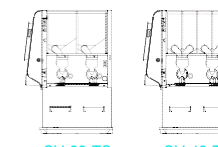

OV 22 TS HS DUO OV 42 TS HS DUO

W-laius D-sügavus H-kõrgus

All other configurations are available on request